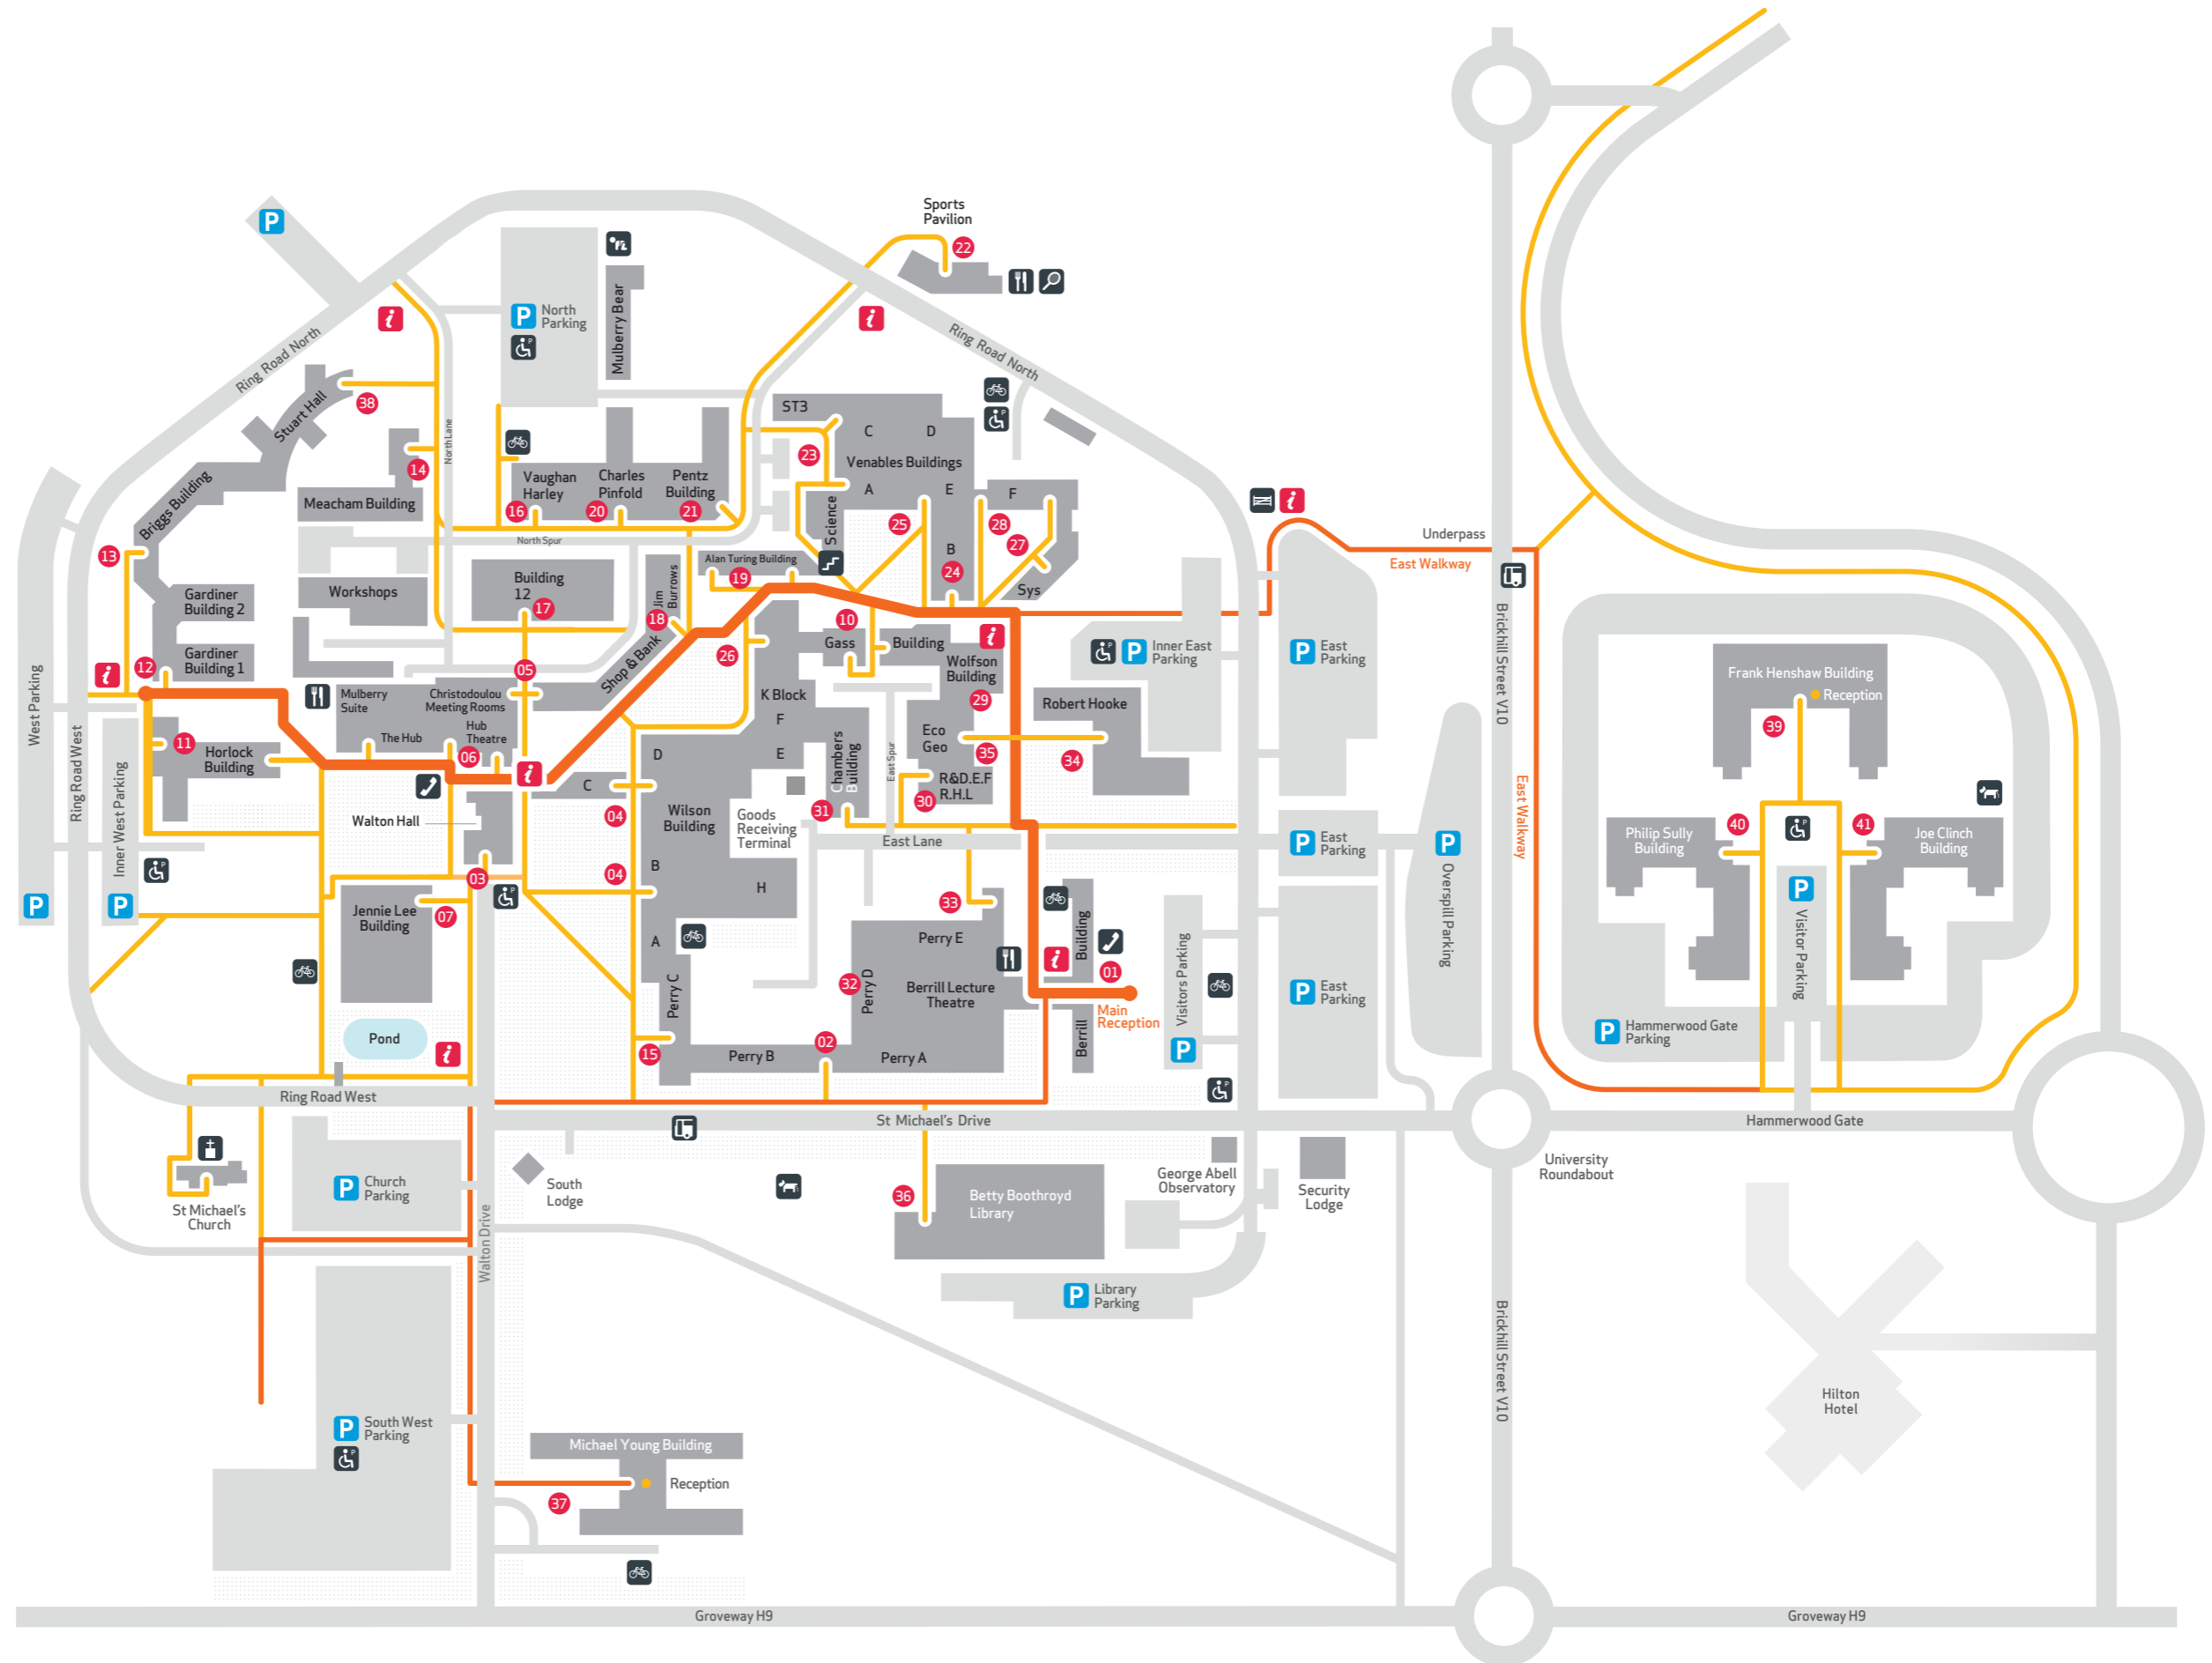

Walton Hall Campus Map

Key to Building Entrances

Alan Turing Building	19
Audio Recording Centre	39
Berrill Building	01
Berrill Lecture Theatre	01
Betty Boothroyd Library	36
Briggs Building	13
Building 12	17
Chambers Building	31
Charles Pinfold Building	20
Christodoulou Meeting Room	05
Ecosystems & Geobiology Labs.	35
Frank Henshaw Building	39
Gardiner Building 01 & 02	12
Gass Building	10
Horlock Building	11
Jennie Lee Building	07
Jim Burrows Building	18
Joe Clinch Building	41
K Block	26
Meacham Building	14
Michael Young Building	37
Pentz Building	21
Perry A	02
Perry B	02
Perry C	15
Perry D	32
Perry E	33
Philip Sully Building	40
R & D and Engineering Facility	35
Reinhold Hermann Labs.	30
Robert Hooke Building	34
Sports Pavilion	22
Stuart Hall Building	38
The Hub, Suites and Theatre	06
Vaughan Harley Building	16
Venables Entrance A & C	23
Venables Entrance B	24
Venables Entrance D	28
Venables Entrance E	25
Venables Entrance F & Systems	27
Walton Hall	03
Wilson Building	04
Wolfson Building	29

Key to Symbols

Bus Stop	Bicycle Parking	Dog Run	Public Telephones	Sports Pavilion
Car Parking	Childrens Centre	Gate	Refectory	Stairs
Car Parking for Disabled	Church	Information Points	Shop & Bank	Building Entrance

Key to Walkways

Footpath
Central Walkway